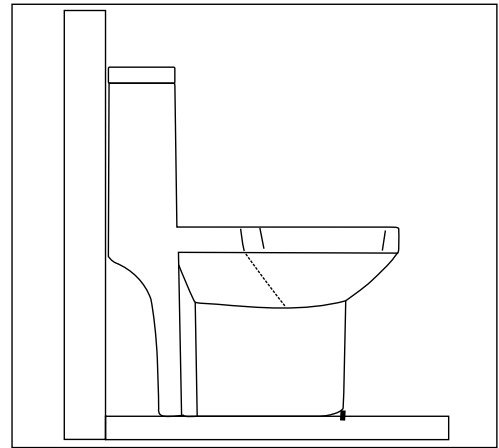

6. Placed the toilet to the floor follow 3 already marked on step points 1, 2 and 3 on floor.