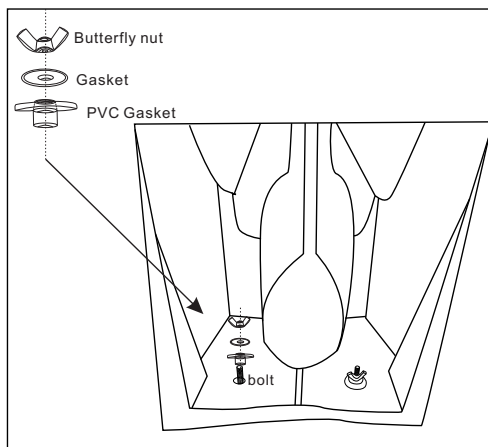

## Installation parts

## Installation procedures

1. Marked the cross lines under toilet bottom, measure the distances between toilet bottom drain hole center to the front and 2 sides. (make a marker on toilet front)

2. According to step 1 distances measured, marked 3 points on the floor, as point number 1, 2 and 3 for installation later.

3. According to «toilet foot bolt installation drawing», drilled the holes on the floor for bolt as drawing attached.

4. Install the foot bolt and nut set into the floor drilled holes until no screw thread can be seen.

# INSTALLATION INSTRUCTIONS | INSTRUCTIONS D'INSTALLATION

5. Installed the wax onto toilet bottom drain hole

6. Placed the toilet to the floor follow 3 already marked on step points 1, 2 and 3 on floor.