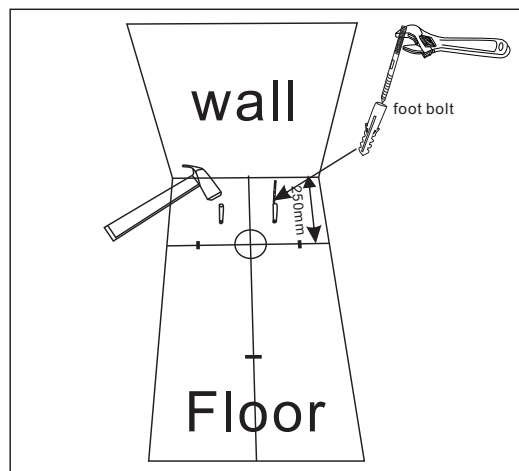

## Installation parts

## Installation procedures

1. Marked the cross lines under toilet bottom, measure the distances between toilet bottom drain hole center to the front and 2 sides. (make a marker on toilet front)

2. According to step 1 distances measured, marked 3 points on the floor, as point number 1, 2 and 3 for installation later.

3. According to «toilet foot bolt installation drawing», drilled the holes on the floor for bolt as drawing attached.

4. Install the foot bolt and nut set into the floor drilled holes until no screw thread can be seen.