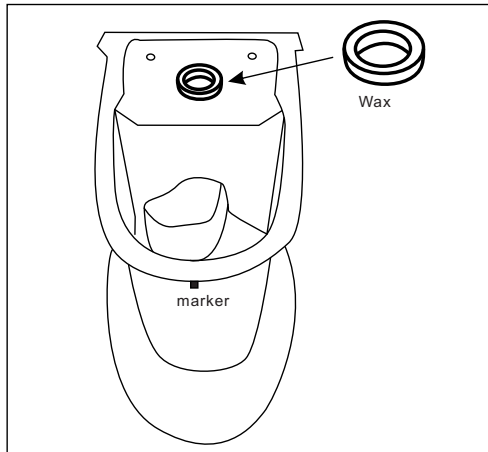

INSTALLATION INSTRUCTIONS | INSTRUCTIONS D'INSTALLATION

5. Installed the wax onto toilet bottom drain hole