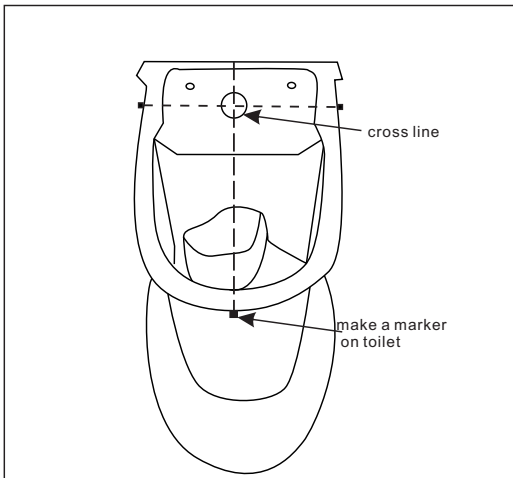

### SPECIFICATIONS | SPÉCIFICATIONS

WATER USE UTILISATION D'EAU	4/6Lpf (1.1/1.6Gpf) 4/6LPPF (1.1/1.6GGPF)
FLUSH SYSTEM SYSTÈME D'ÉVACUATION	3" flush valve (clapper)   800 g Valve d'évacuation de 3" (clapet)   800 g
FLUSH BUTTON BOUTON DE LA CHASSE	Polished chrome knob push on top Bouton au fini chrome poli placé sur le dessus
TRAPWAY DIAMETER DIAMÈTRE DU SIPHON	1-3/4" siphon (ø45 mm)
ROUGH-IN DRAIN D'ÉVACUATION	10" (250 mm)
MATERIAL MATÉRIEL	Vitreous china   Water absorption under 0.5% Porcelaine vitrifiée   Absorption d'eau sous 0.5%
SEAT SIÈGE	Soft-close feature included   Quick-Release feature (removable) Fermeture progressive incluse   Amovible
TRAPWAY TYPE TYPE DE SIPHON	Concealed Dissimulé
BOWL TYPE TYPE DE CUVE	Elongated Allongée

## Installation procedures

1. Marked the cross lines under toilet bottom, measure the distances between toilet bottom drain hole center to the front and 2 sides. (make a marker on toilet front)

2. According to step 1 distances measured, marked 3 points on the floor, as point number 1, 2 and 3 for installation later.