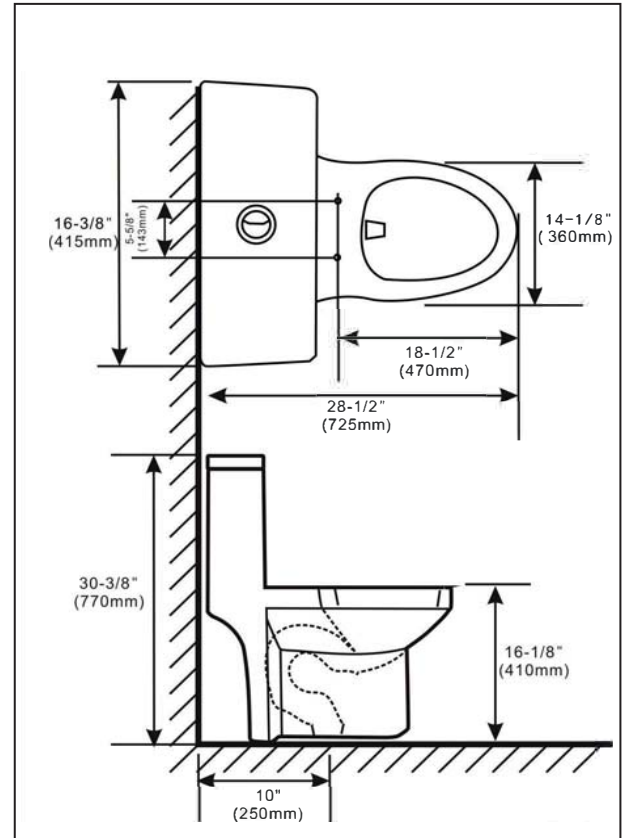

PRETTI

Caution: Use proper support to mount product.

Attention: Utilisez un support approprié pour installer le produit.

These dimensions and specifications are subject to change without notice.
Ces dimensions et spécifications sont sujettes à changement sans préavis.

For more information, visit our website at bathdepot.ca/kioo-brand
Pour plus d'informations, visitez notre site web à baindepot.com/marque-kioo

Rev. May, 12, 2021