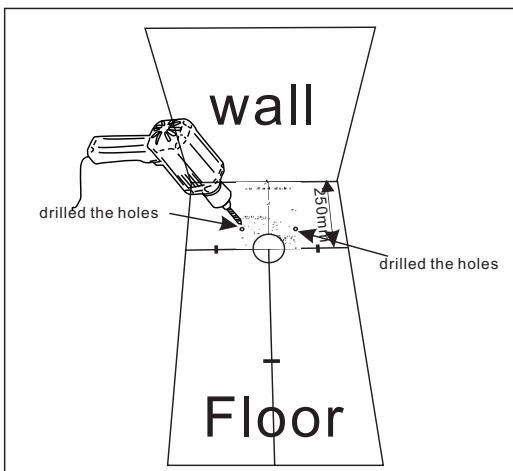

## Installation parts

## Installation procedures

1. Marked the cross lines under toilet bottom, measure the distances between toilet bottom drain hole center to the front and 2 sides. (make a marker on toilet front)

2. According to step 1 distances measured, marked 3 points on the floor, as point number 1, 2 and 3 for installation later.