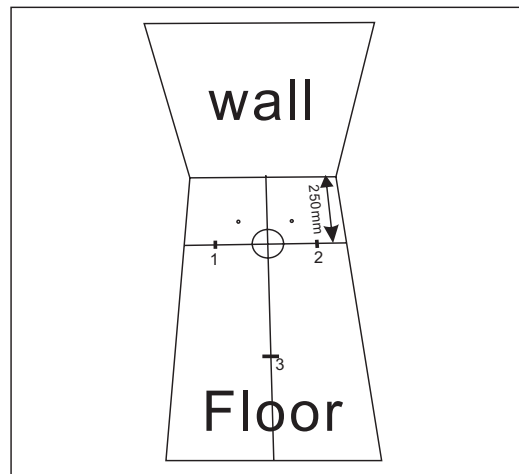

## Installation procedures

1. Marked the cross lines under toilet bottom, measure the distances between toilet bottom drain hole center to the front and 2 sides. (make a marker on toilet front)

2. According to step 1 distances measured, marked 3 points on the floor, as point number 1, 2 and 3 for installation later.