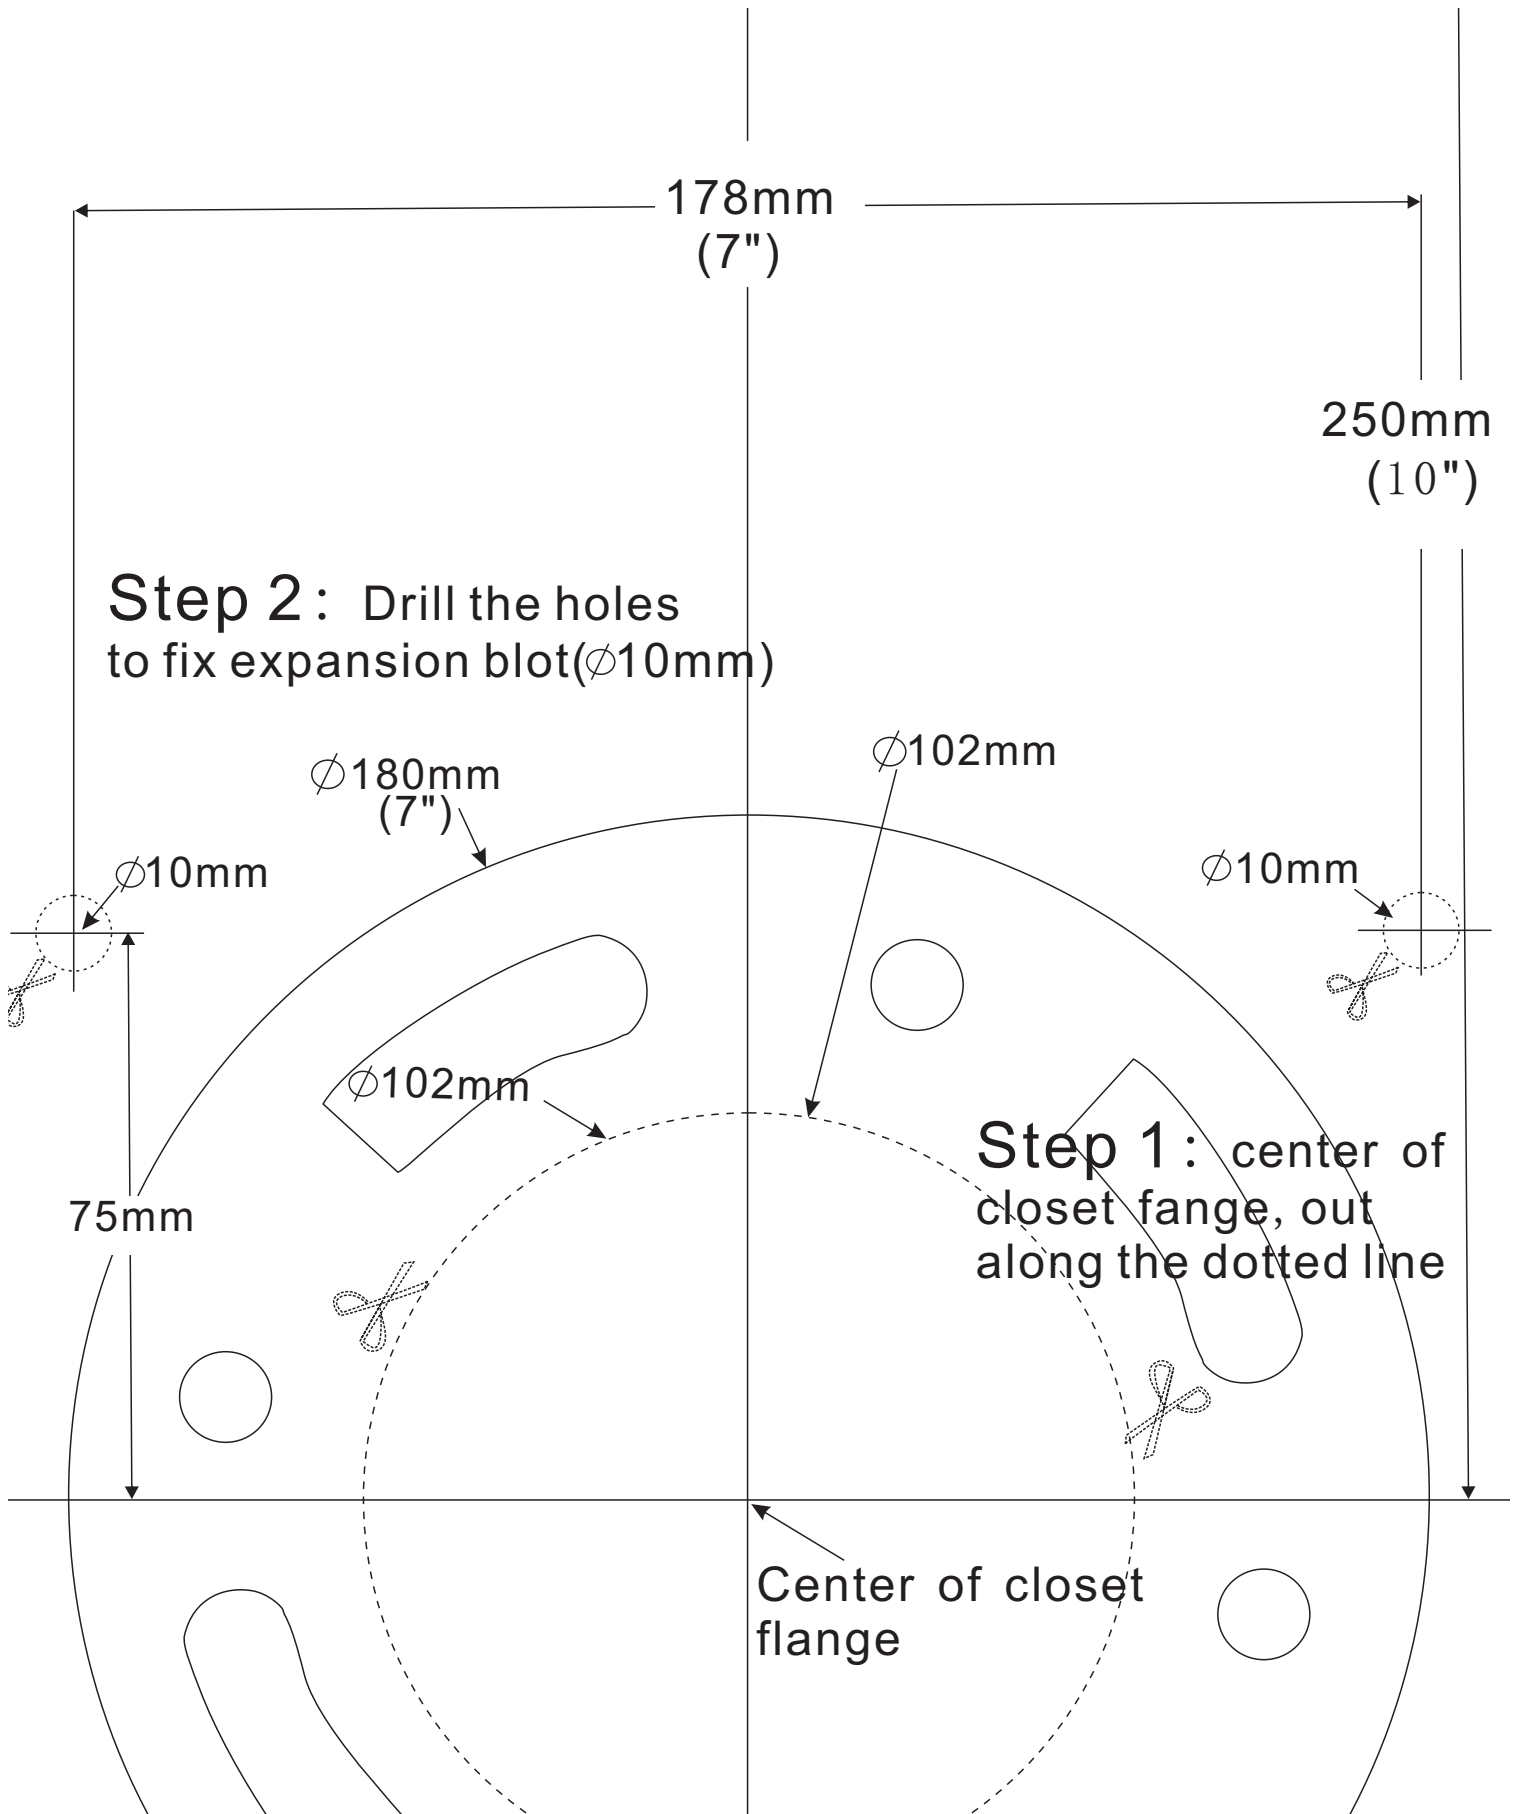

INSTALLATION INSTRUCTIONS | INSTRUCTIONS D'INSTALLATION